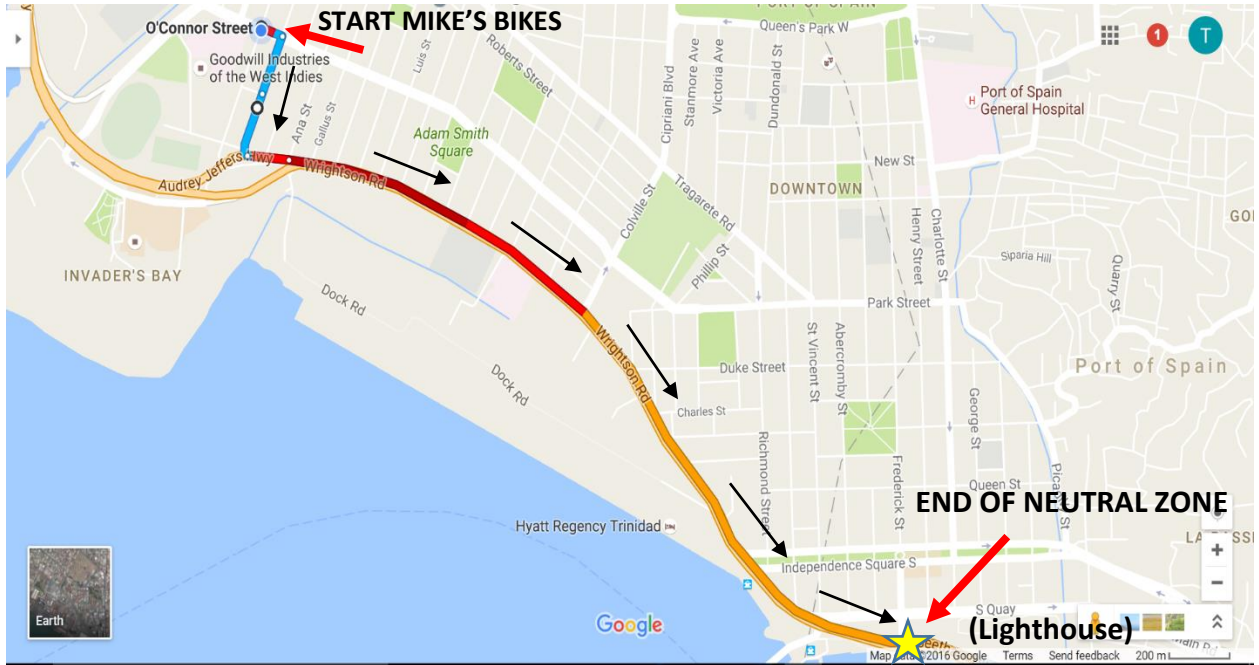

START MAP/ ROUTE

COURSE MAP RACE DISTANCE 75K

(To Couva and back using the exit ramp for Ato Bolden Stadium as the turn around)

FINISH MAP/ ROUTE

FEEDING ZONES